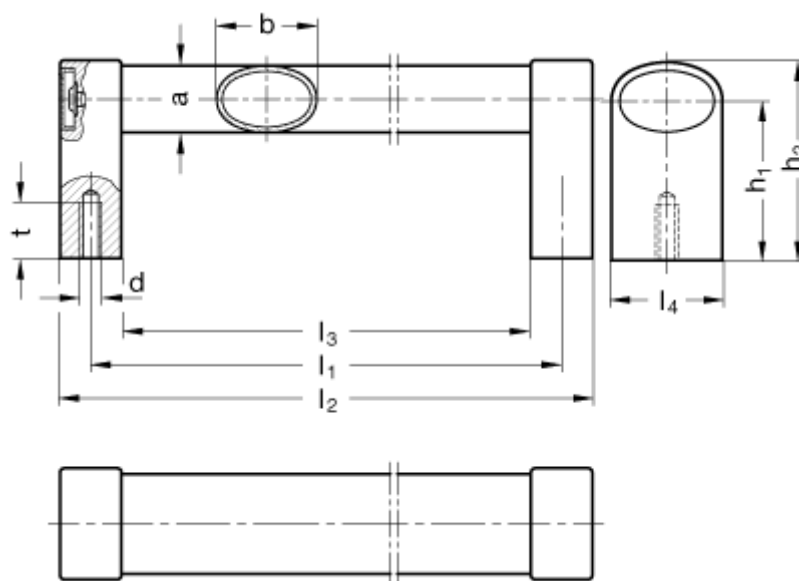

Article number: 20998500

Description: E+G Oval tubular handle  
GN 334-36-500-SW

## Measures

$a = 24$	$l_4 = 40$
$b = 36$	$t = 15$
$d = M 8$	
$h_1 = 57$	
$h_2 = 71$	
$l_1 = 500$	
$l_2 = 522$	
$l_3 = 478$	